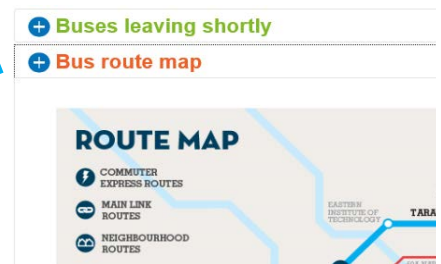

Go to the  
Hawke's Bay Regional  
Council website  
[hbrc.govt.nz](http://hbrc.govt.nz)

Getting Go Bay bus  
information from your  
phone or computer

Click on  
"Bus Timetables"

Click on the  
service that you need

You can click on a map  
of the whole network

Click on the bus that departs  
at the time you need

Bay Plaza Russell St - H2

Monday to Friday	8:30am	8:50am	9:20am	9:50am	10:20am	10:50am
	11:20am	11:50am	12:20pm	12:50pm	1:20pm	1:50pm
	2:10pm	2:30pm	2:50pm	3:10pm	3:30pm	3:50pm
	4:10pm	4:30pm	4:50pm	5:10pm	5:30pm	5:50pm
Saturday	8:50am	9:50am	10:50am	11:50am	12:50pm	
	1:50pm	2:50pm	3:50pm	4:50pm	5:50pm	

That bus will be highlighted  
at all the other stops

Hawke's Bay Hospital - H10

Monday to Friday	6:35am	7:05am	7:25am	7:45am
	8:45am	9:05am	9:35am	10:05am
	11:35am	12:05pm	12:35pm	1:05pm
	2:25pm	2:45pm	3:05pm	3:25pm
	4:25pm	4:45pm	5:05pm	5:25pm
Saturday	8:05am	9:05am	10:05am	11:05am
	2:05pm	3:05pm	4:05pm	5:05pm
Sunday	8:05am	10:05am	12:05pm	2:05pm
<b>EIT - N35</b>				
Monday to Friday	6:50am	7:30am	7:50am	8:10am
	9:10am	9:30am	10:00am	10:30am
	12:00pm	12:30pm	1:00pm	1:30pm
	2:50pm	3:10pm	3:30pm	3:50pm
	4:50pm	5:10pm	5:30pm	5:50pm